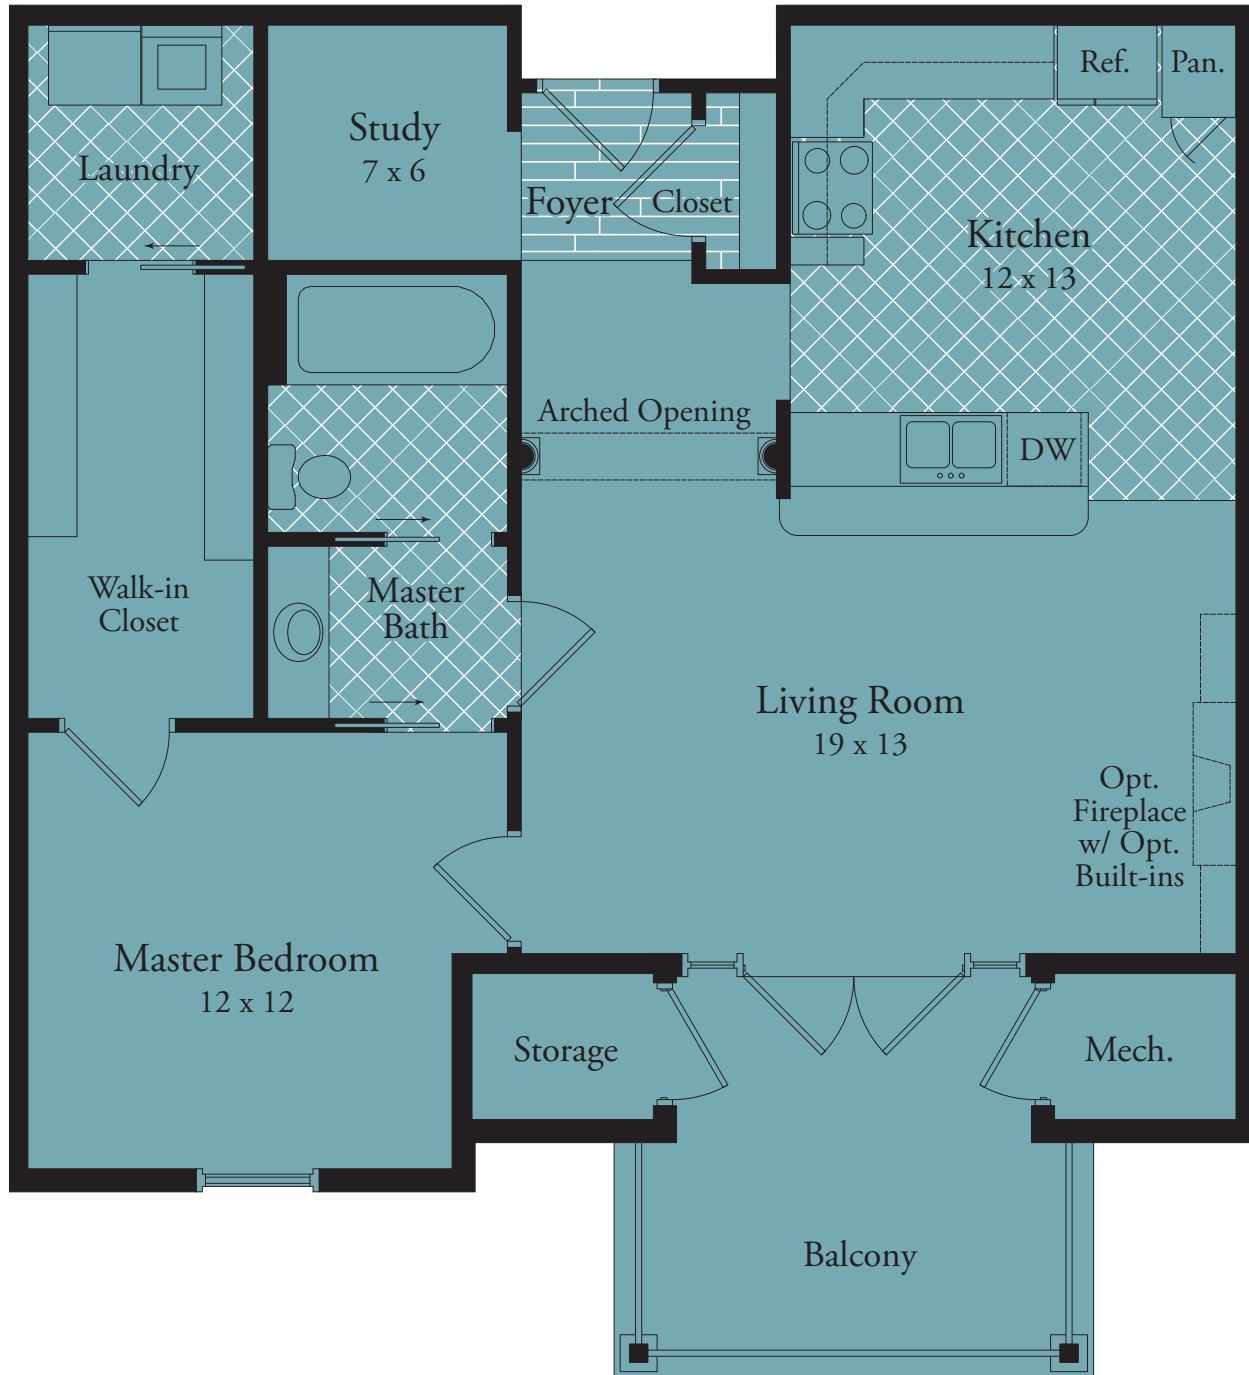

Mulberry Court Apartments

The Davies
1 Bedroom - 1 Bath
Approx. 924 sf