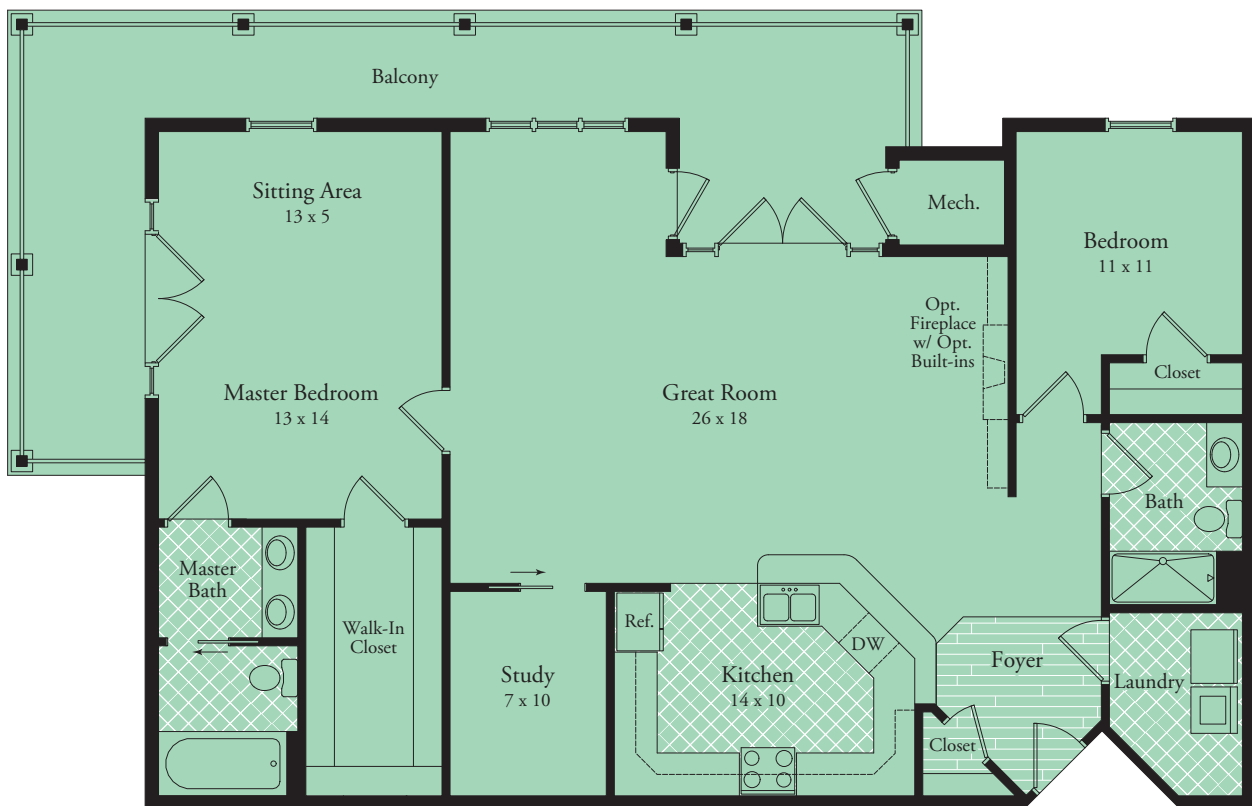

Mulberry Court Apartments

The Arrington - *Front*

2 Bedroom - 2 Bath

Approx. 1470 sf

Mulberry Court Apartments

The Arrington - Rear

2 Bedroom - 2 Bath

Approx. 1485 sf