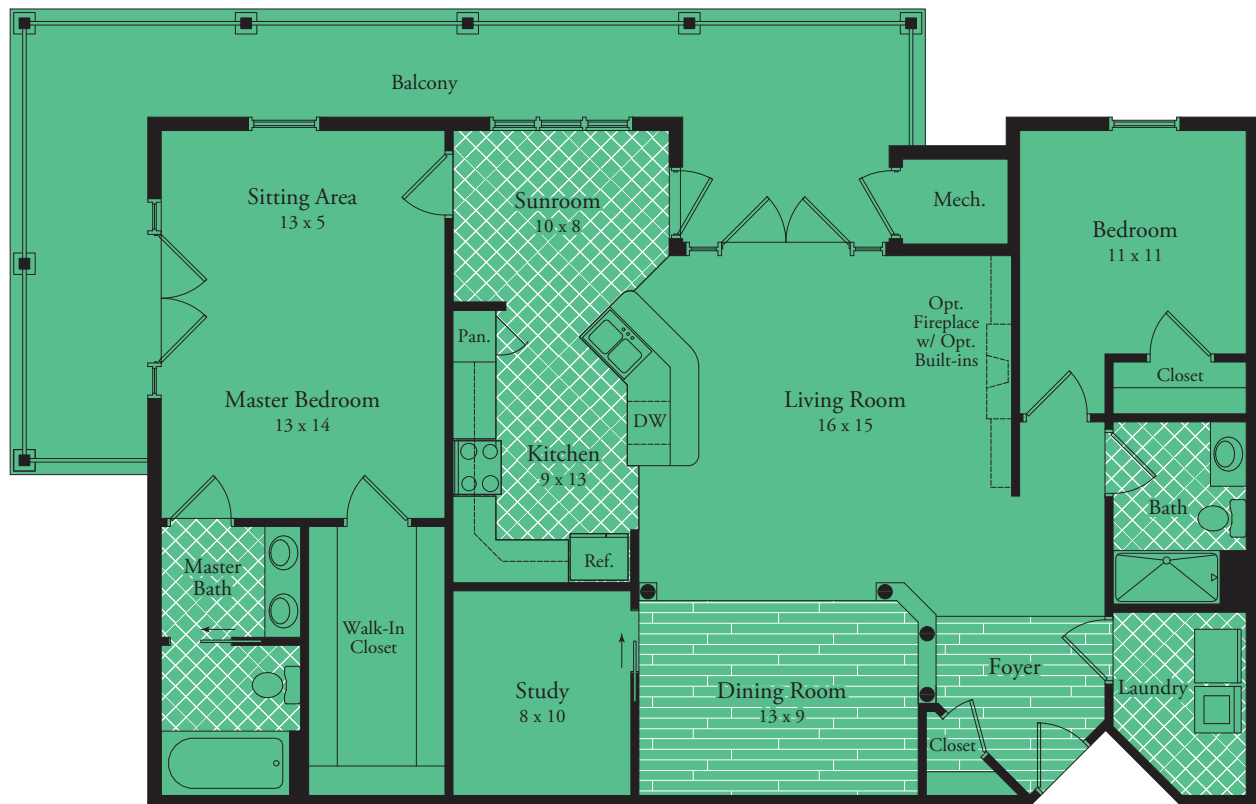

Mulberry Court Apartments

The Armstrong - Front 2 Bedroom - 2 Bath

Approx. 1470 sf

Mulberry Court Apartments

The Armstrong - Rear

2 Bedroom - 2 Bath

Approx. 1485 sf